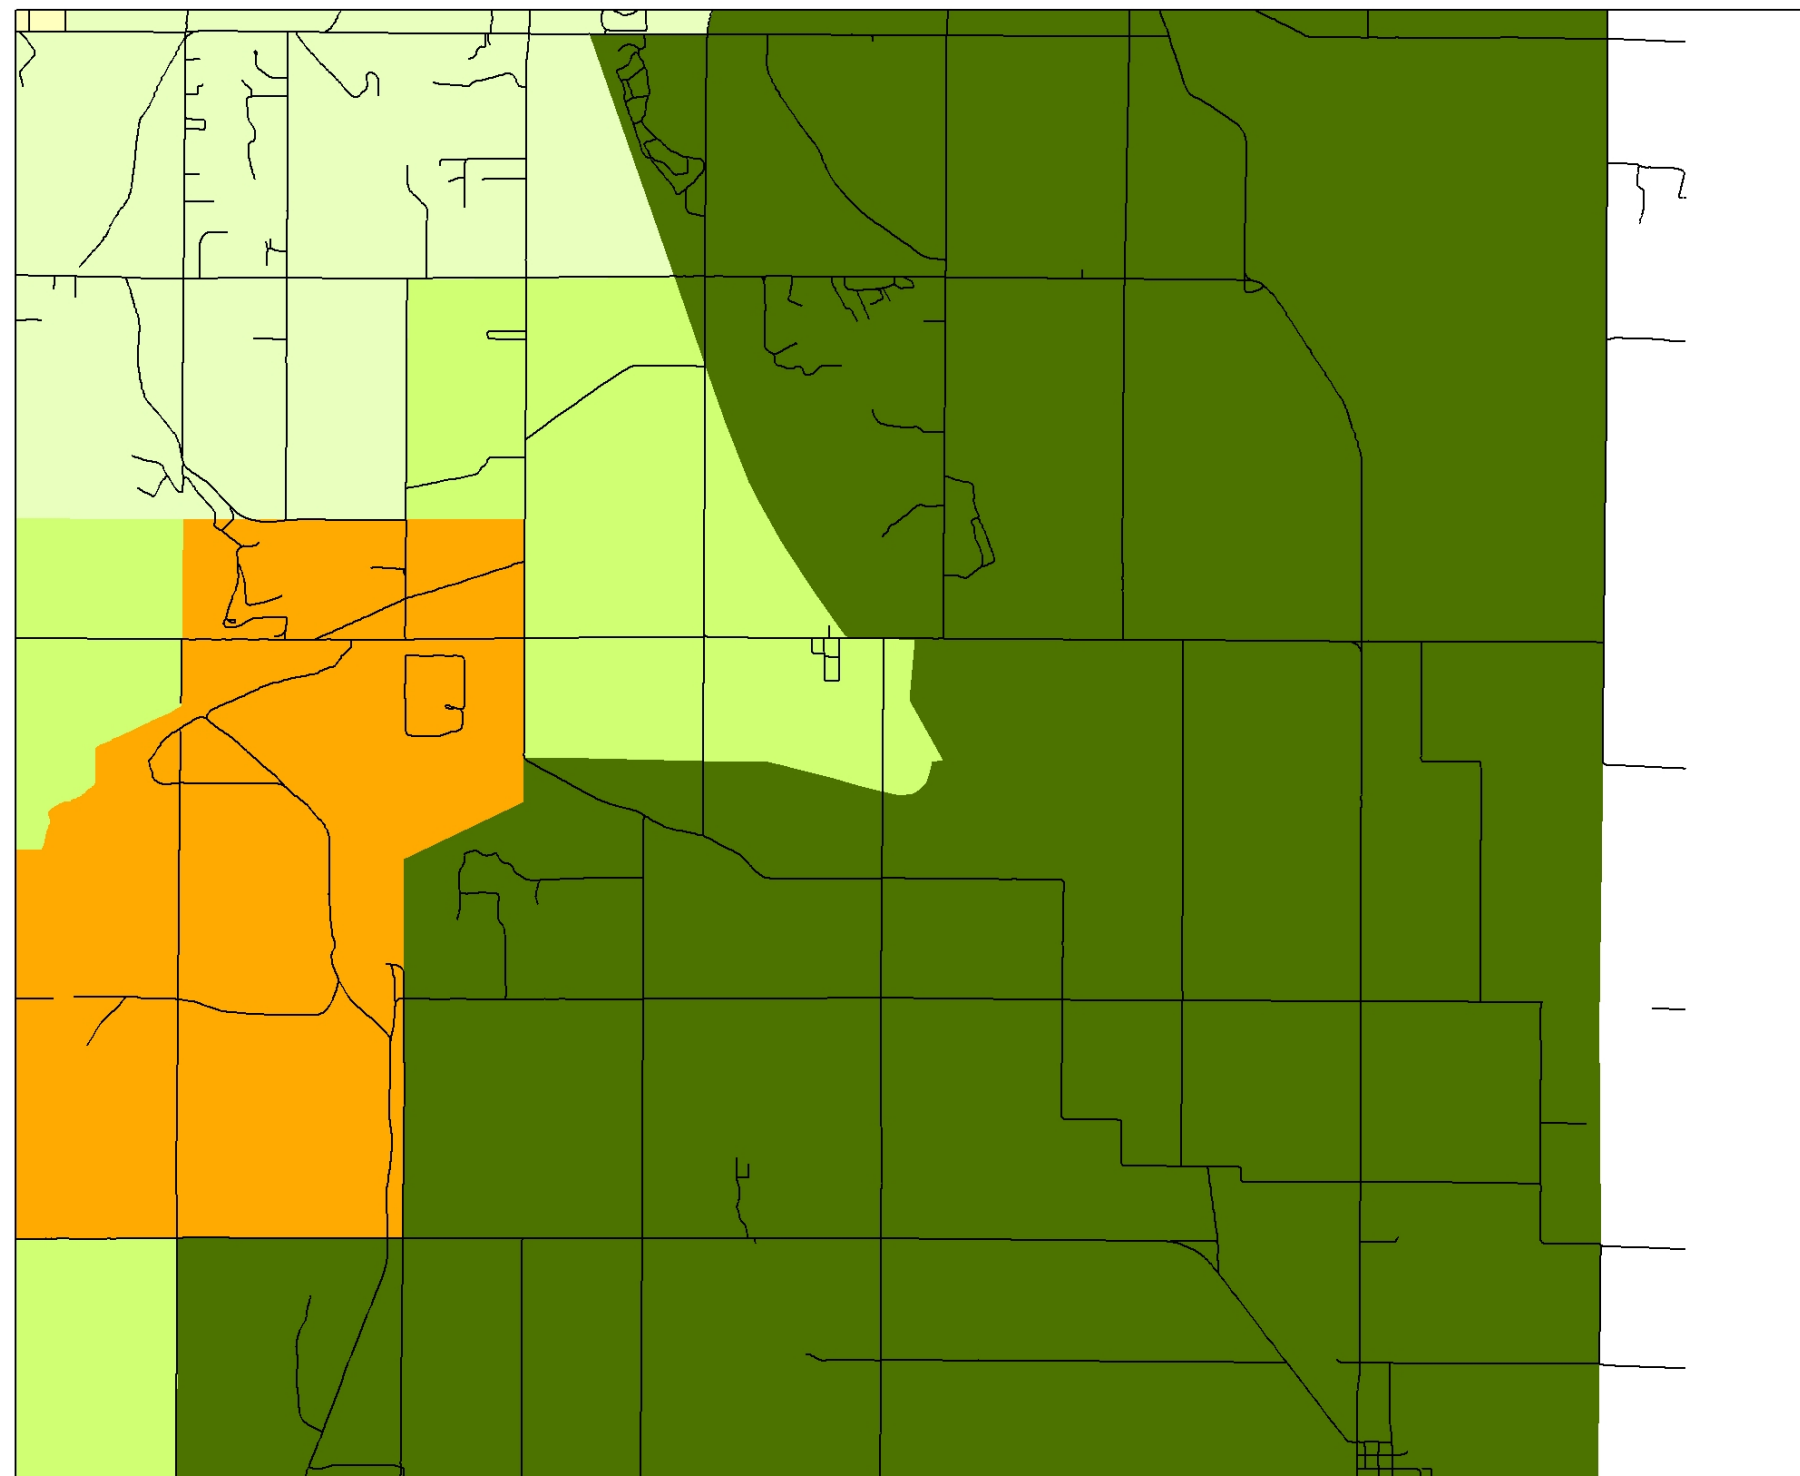

Map 10: Pierson Township Future Land Use Map