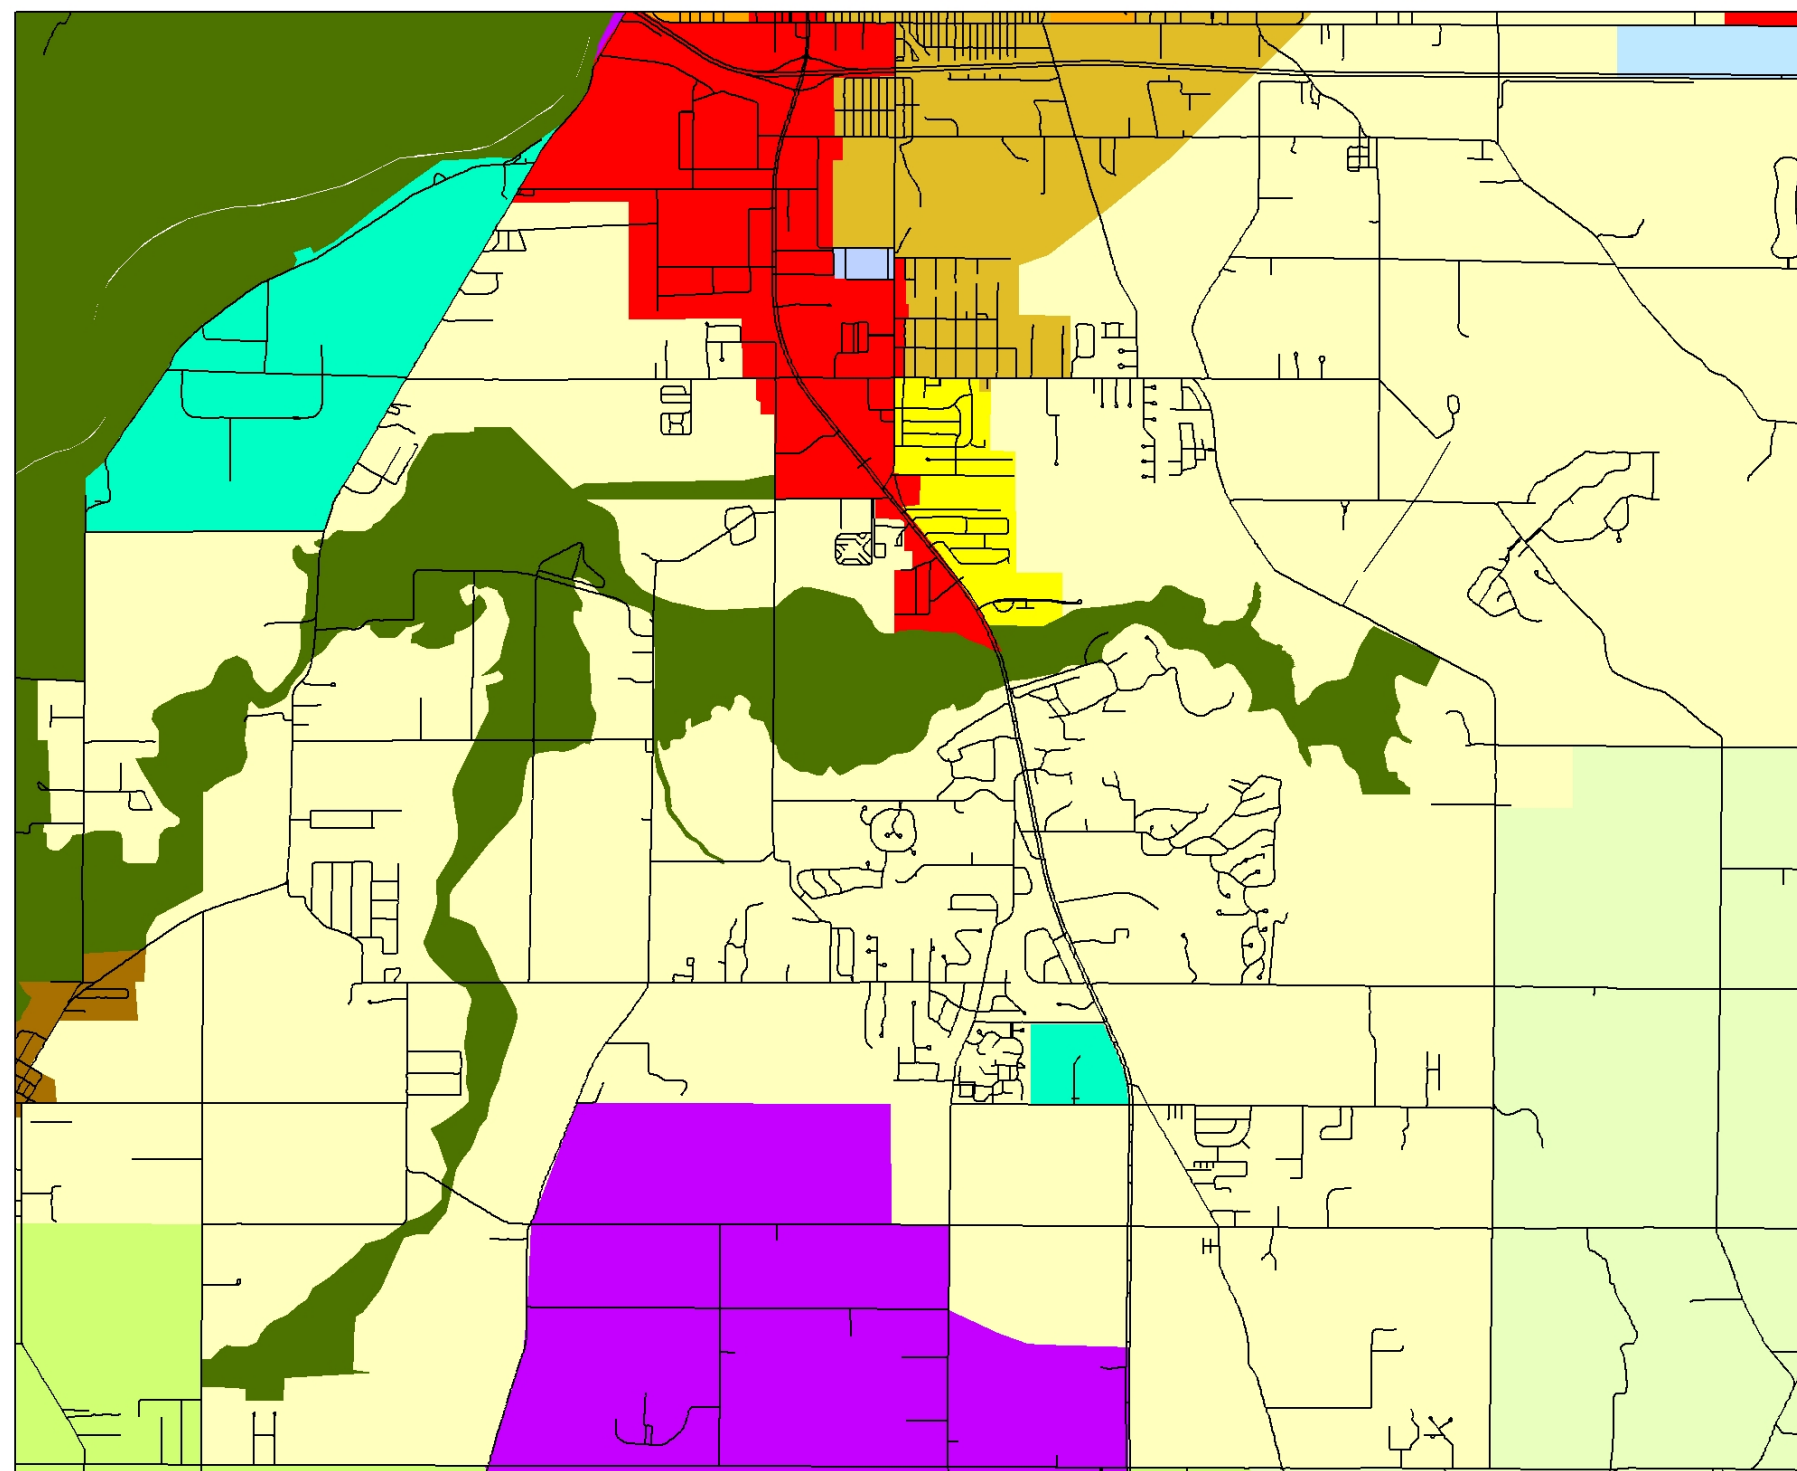

Map 8: Honey Creek Township Future Land Use Map